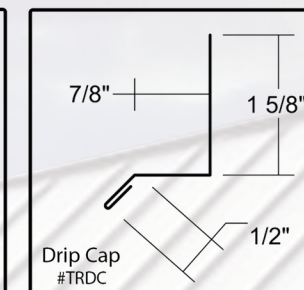

TUF-RIB WALL TRIMS