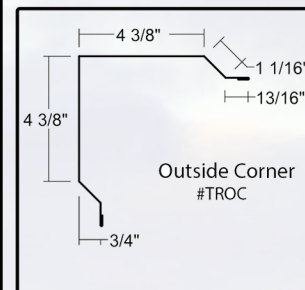

TUF-RIB WALL TRIMS