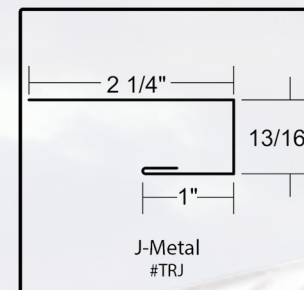

TUF-RIB WALL TRIMS