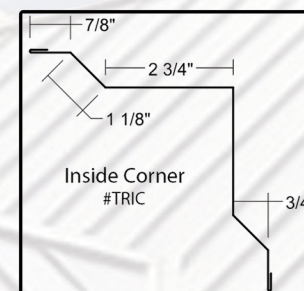

TUF-RIB WALL TRIMS