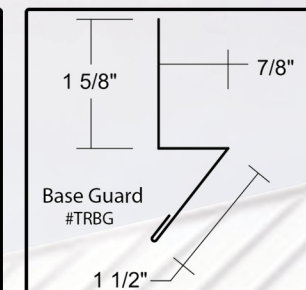

TUF-RIB WALL TRIMS