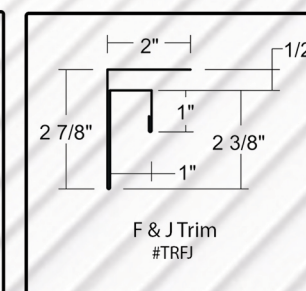

TUF-RIB WALL TRIMS