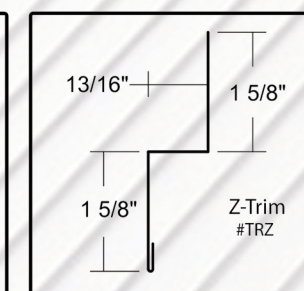

TUF-RIB WALL TRIMS