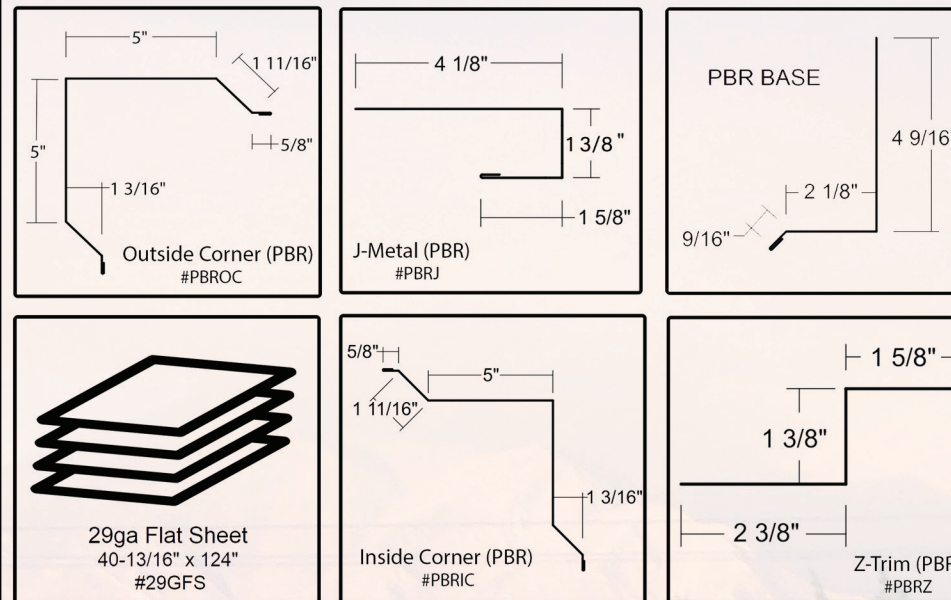

PBR WALL TRIMS