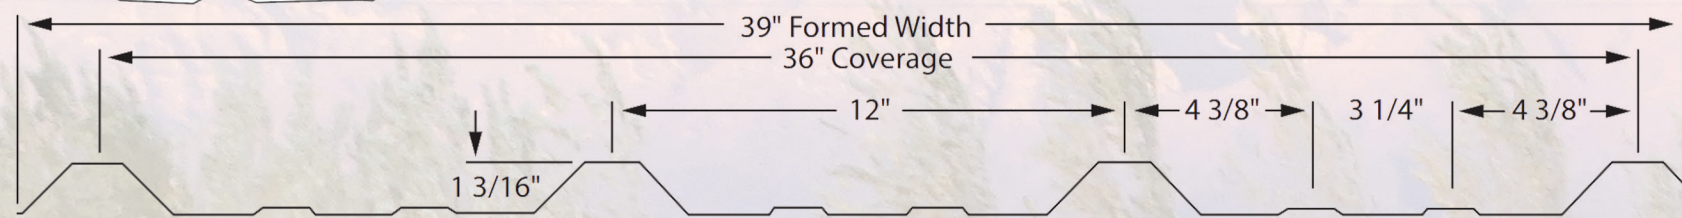

**26GA.
PBR**

STOCK COLORS

CUSTOM COLORS

- 8', 10', 12', 14', 16', In Stock.
- 26GA, 50KSI, Galvalume Substrate.
- Custom Order Lengths Available.
- Delivery w/ Offload Available.
- Fast Turn Around.
- Colors vary by each screen